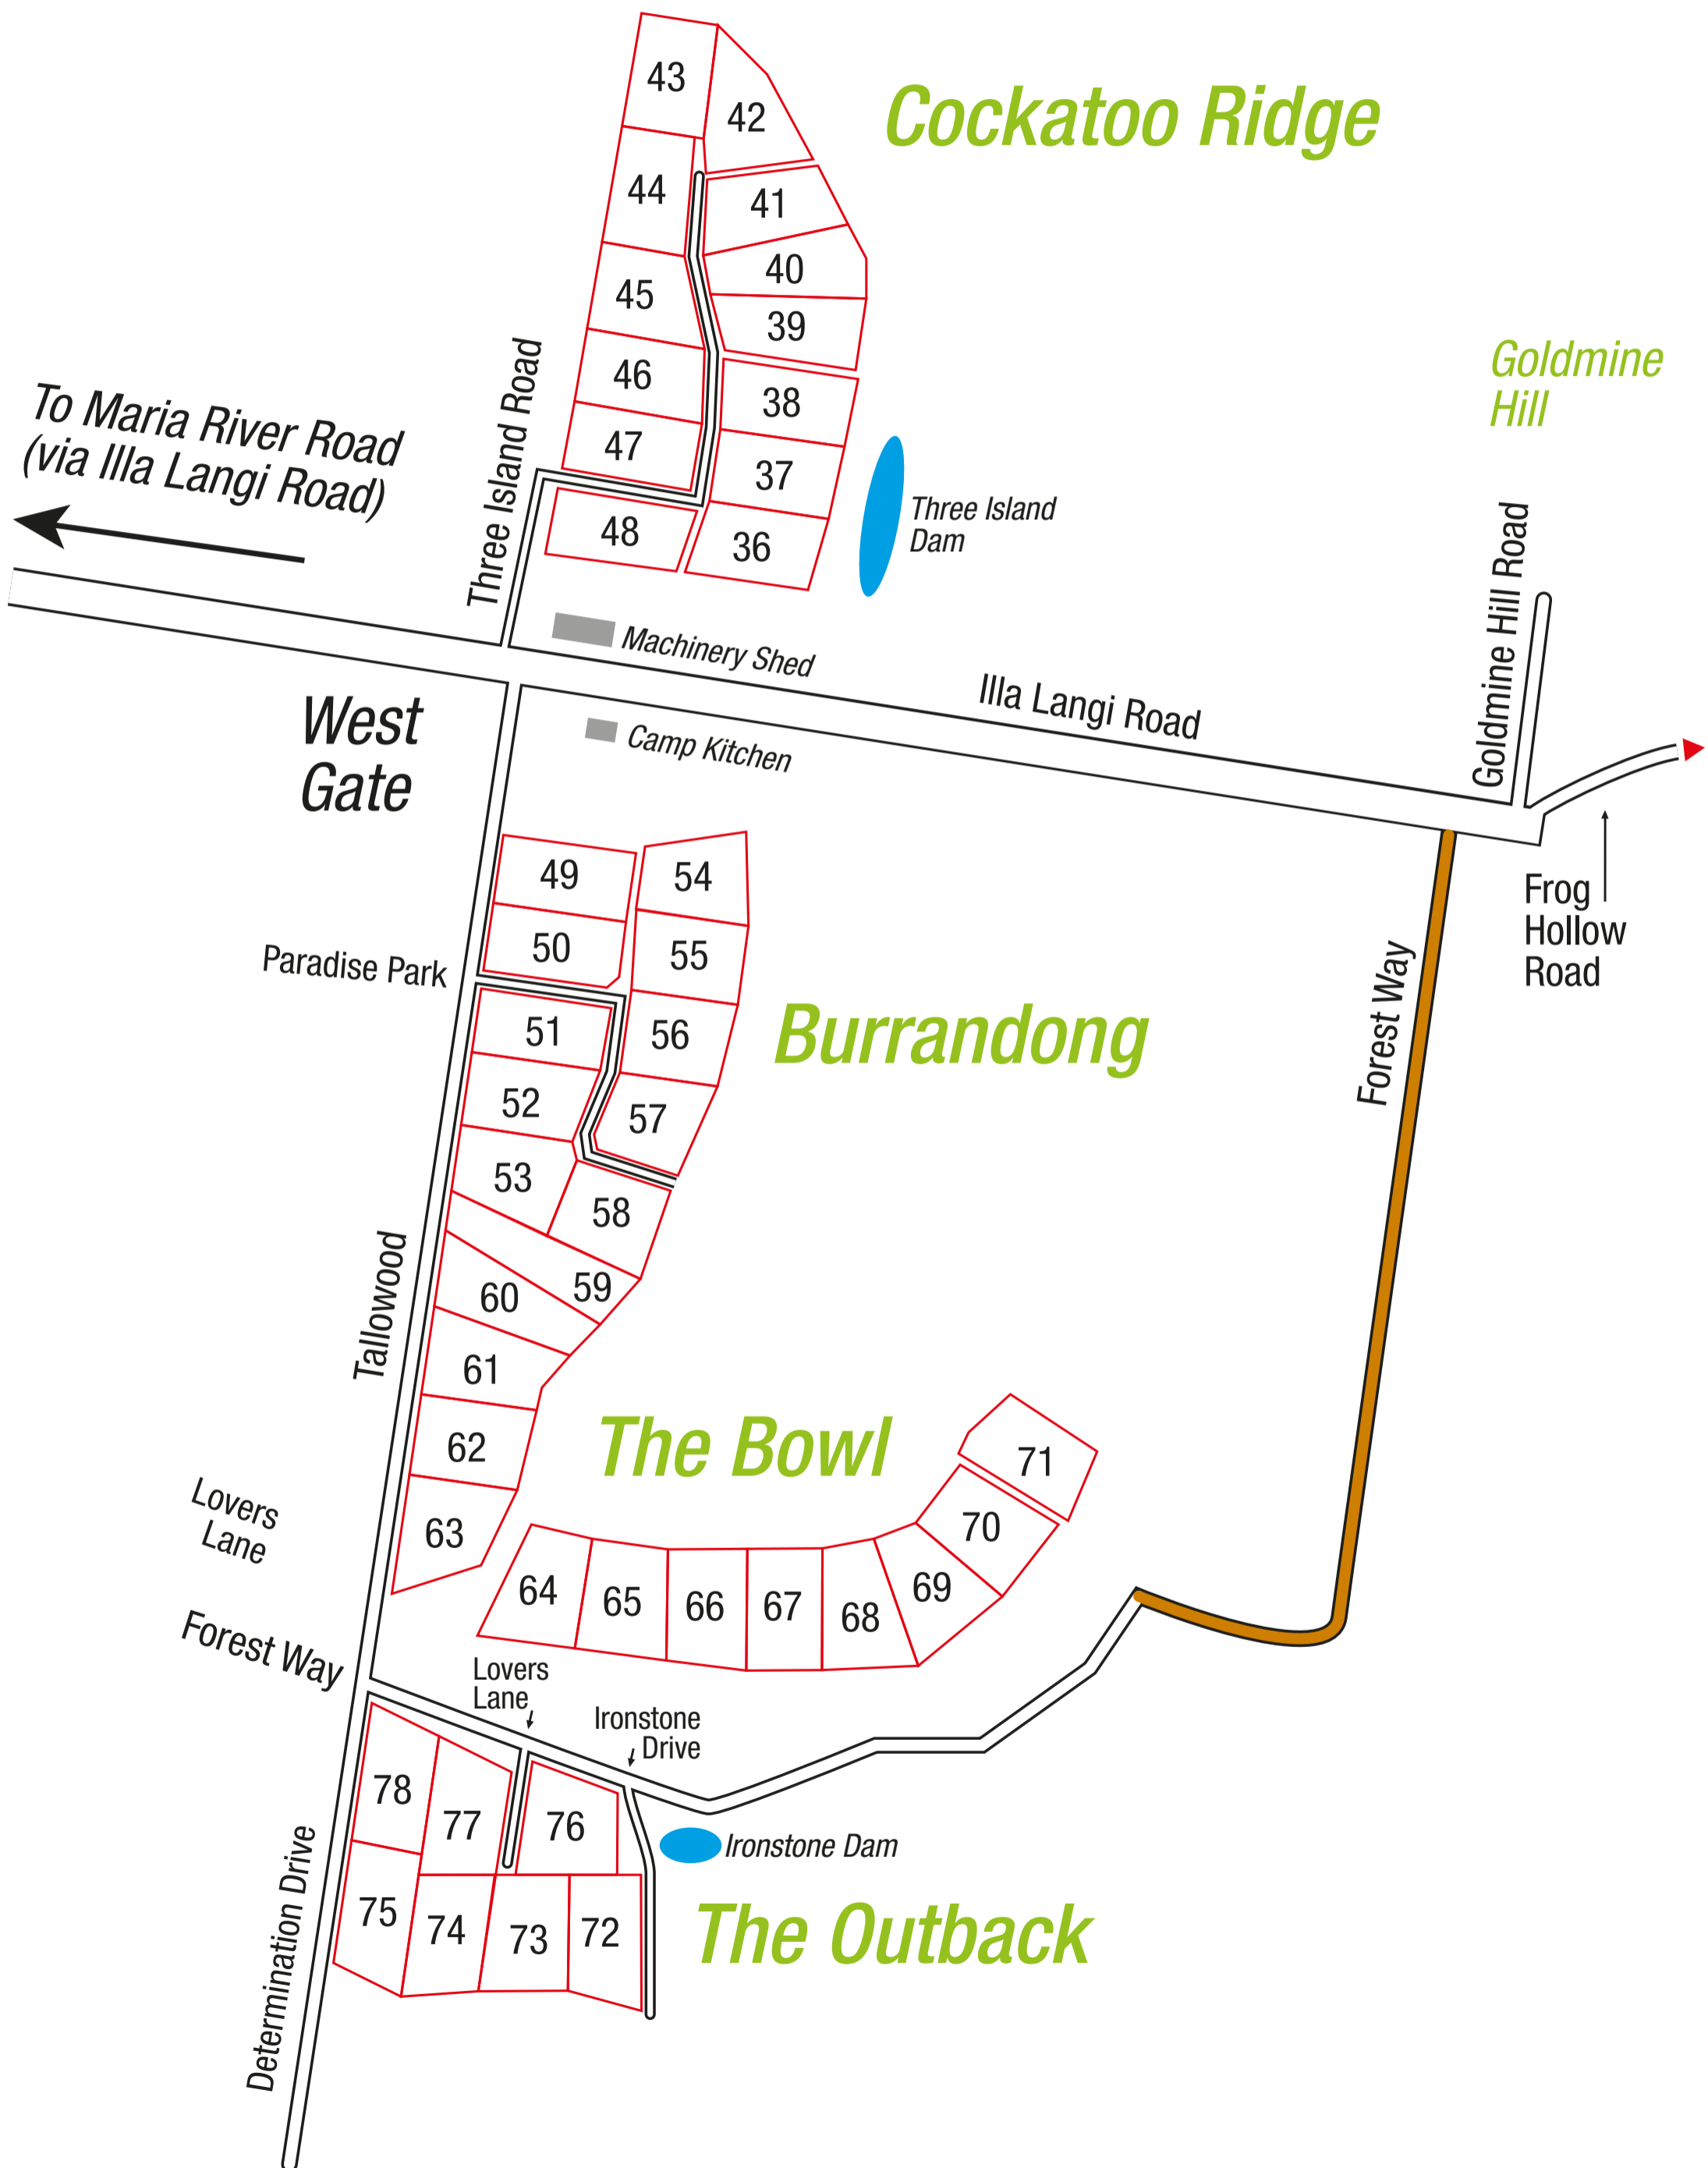

Goolawah Co-operative Site Map

North Gate

*To Maria River Road
(via Nevertire Road)*

Red Hill