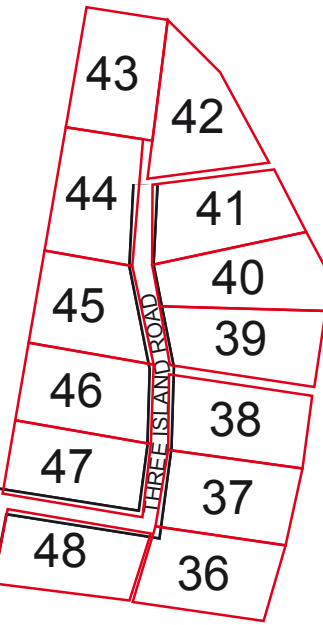

SCALE: METRES

Cockatoo Ridge

West Gate

Goldmine Hill

ILLA-LANGI LANE

MACHINERY SHED

COMMUNITY CAMP KITCHEN

TO RED HILL

Burrandong

The Bowl

The Outback