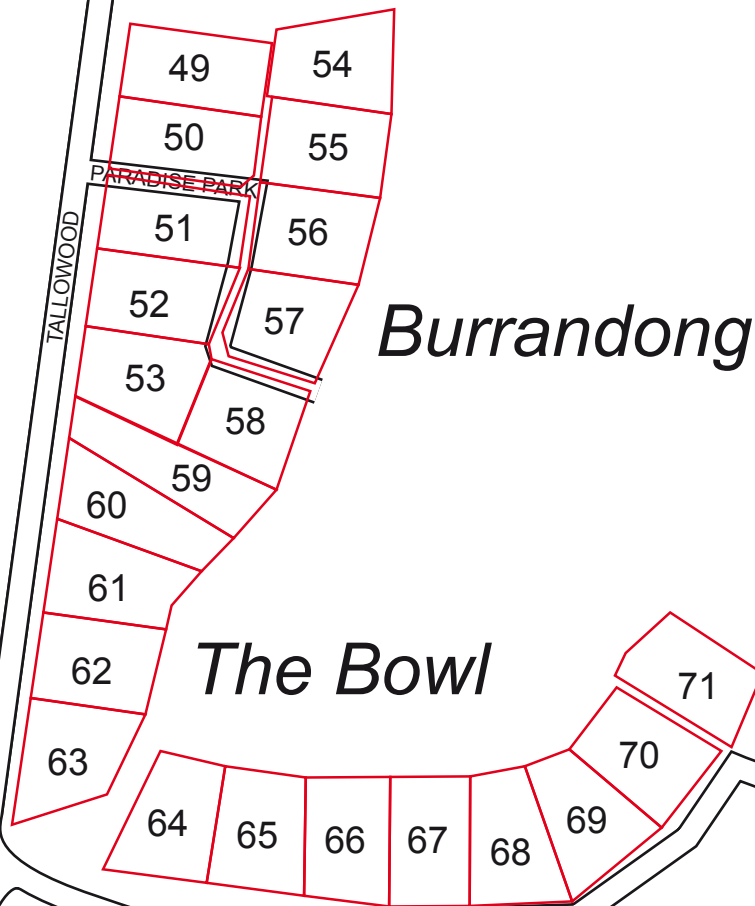

SCALE: METRES

Cockatoo Ridge

West Gate

Goldmine Hill

ILLA-LANGI LANE

MACHINERY SHED

COMMUNITY CAMP KITCHEN

TO RED HILL

Burrandong

The Bowl

The Outback